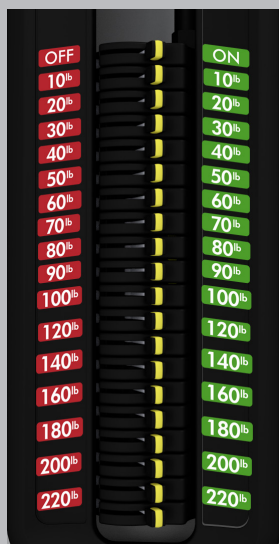

NAUTILUS[®] INSPIRATION

Designed with beautiful, modern aesthetics and uniform towers, Nautilus Inspiration Strength makes a powerful first impression. Each machine captures the essence of natural movement. Members will appreciate the many easy to use and easy to see features like our patented Lock N Load weight selection system, the wrap-around assisted seat adjustment, lenticular image placards, pre-stretch and range of motion controls designed to enhance each user's experience.

LAT PULL DOWN IPPD3

W	55 IN (140 CM)
L	55 IN (140 CM)
H	77 IN (196 CM)
STACK WEIGHT	240 LB (109 KG)
OVERALL WEIGHT	715 LB (324 KG)
SHIPPING WEIGHT	805 LB (365 KG)

LOCK N LOAD[®] WEIGHT SELECTION

Selecting a weight with the intuitive Lock N Load design is as easy as flicking a switch. Universally color coded switches engage and disengage the weight via an internal pin, providing a safer, more durable and maintenance free operation. Lock N Load prevents unnecessary maintenance headaches since there are no pins to lose or replace.

SMART TOWER DESIGN

The beautifully designed Nautilus Inspiration line, with their uniform 64" (163 cm) towers, deliver superior lines of site across your venue and create a visually powerful impression during facility tours. The tower housing is designed to accommodate custom graphics and wraps to personalize the equipment in your facility.